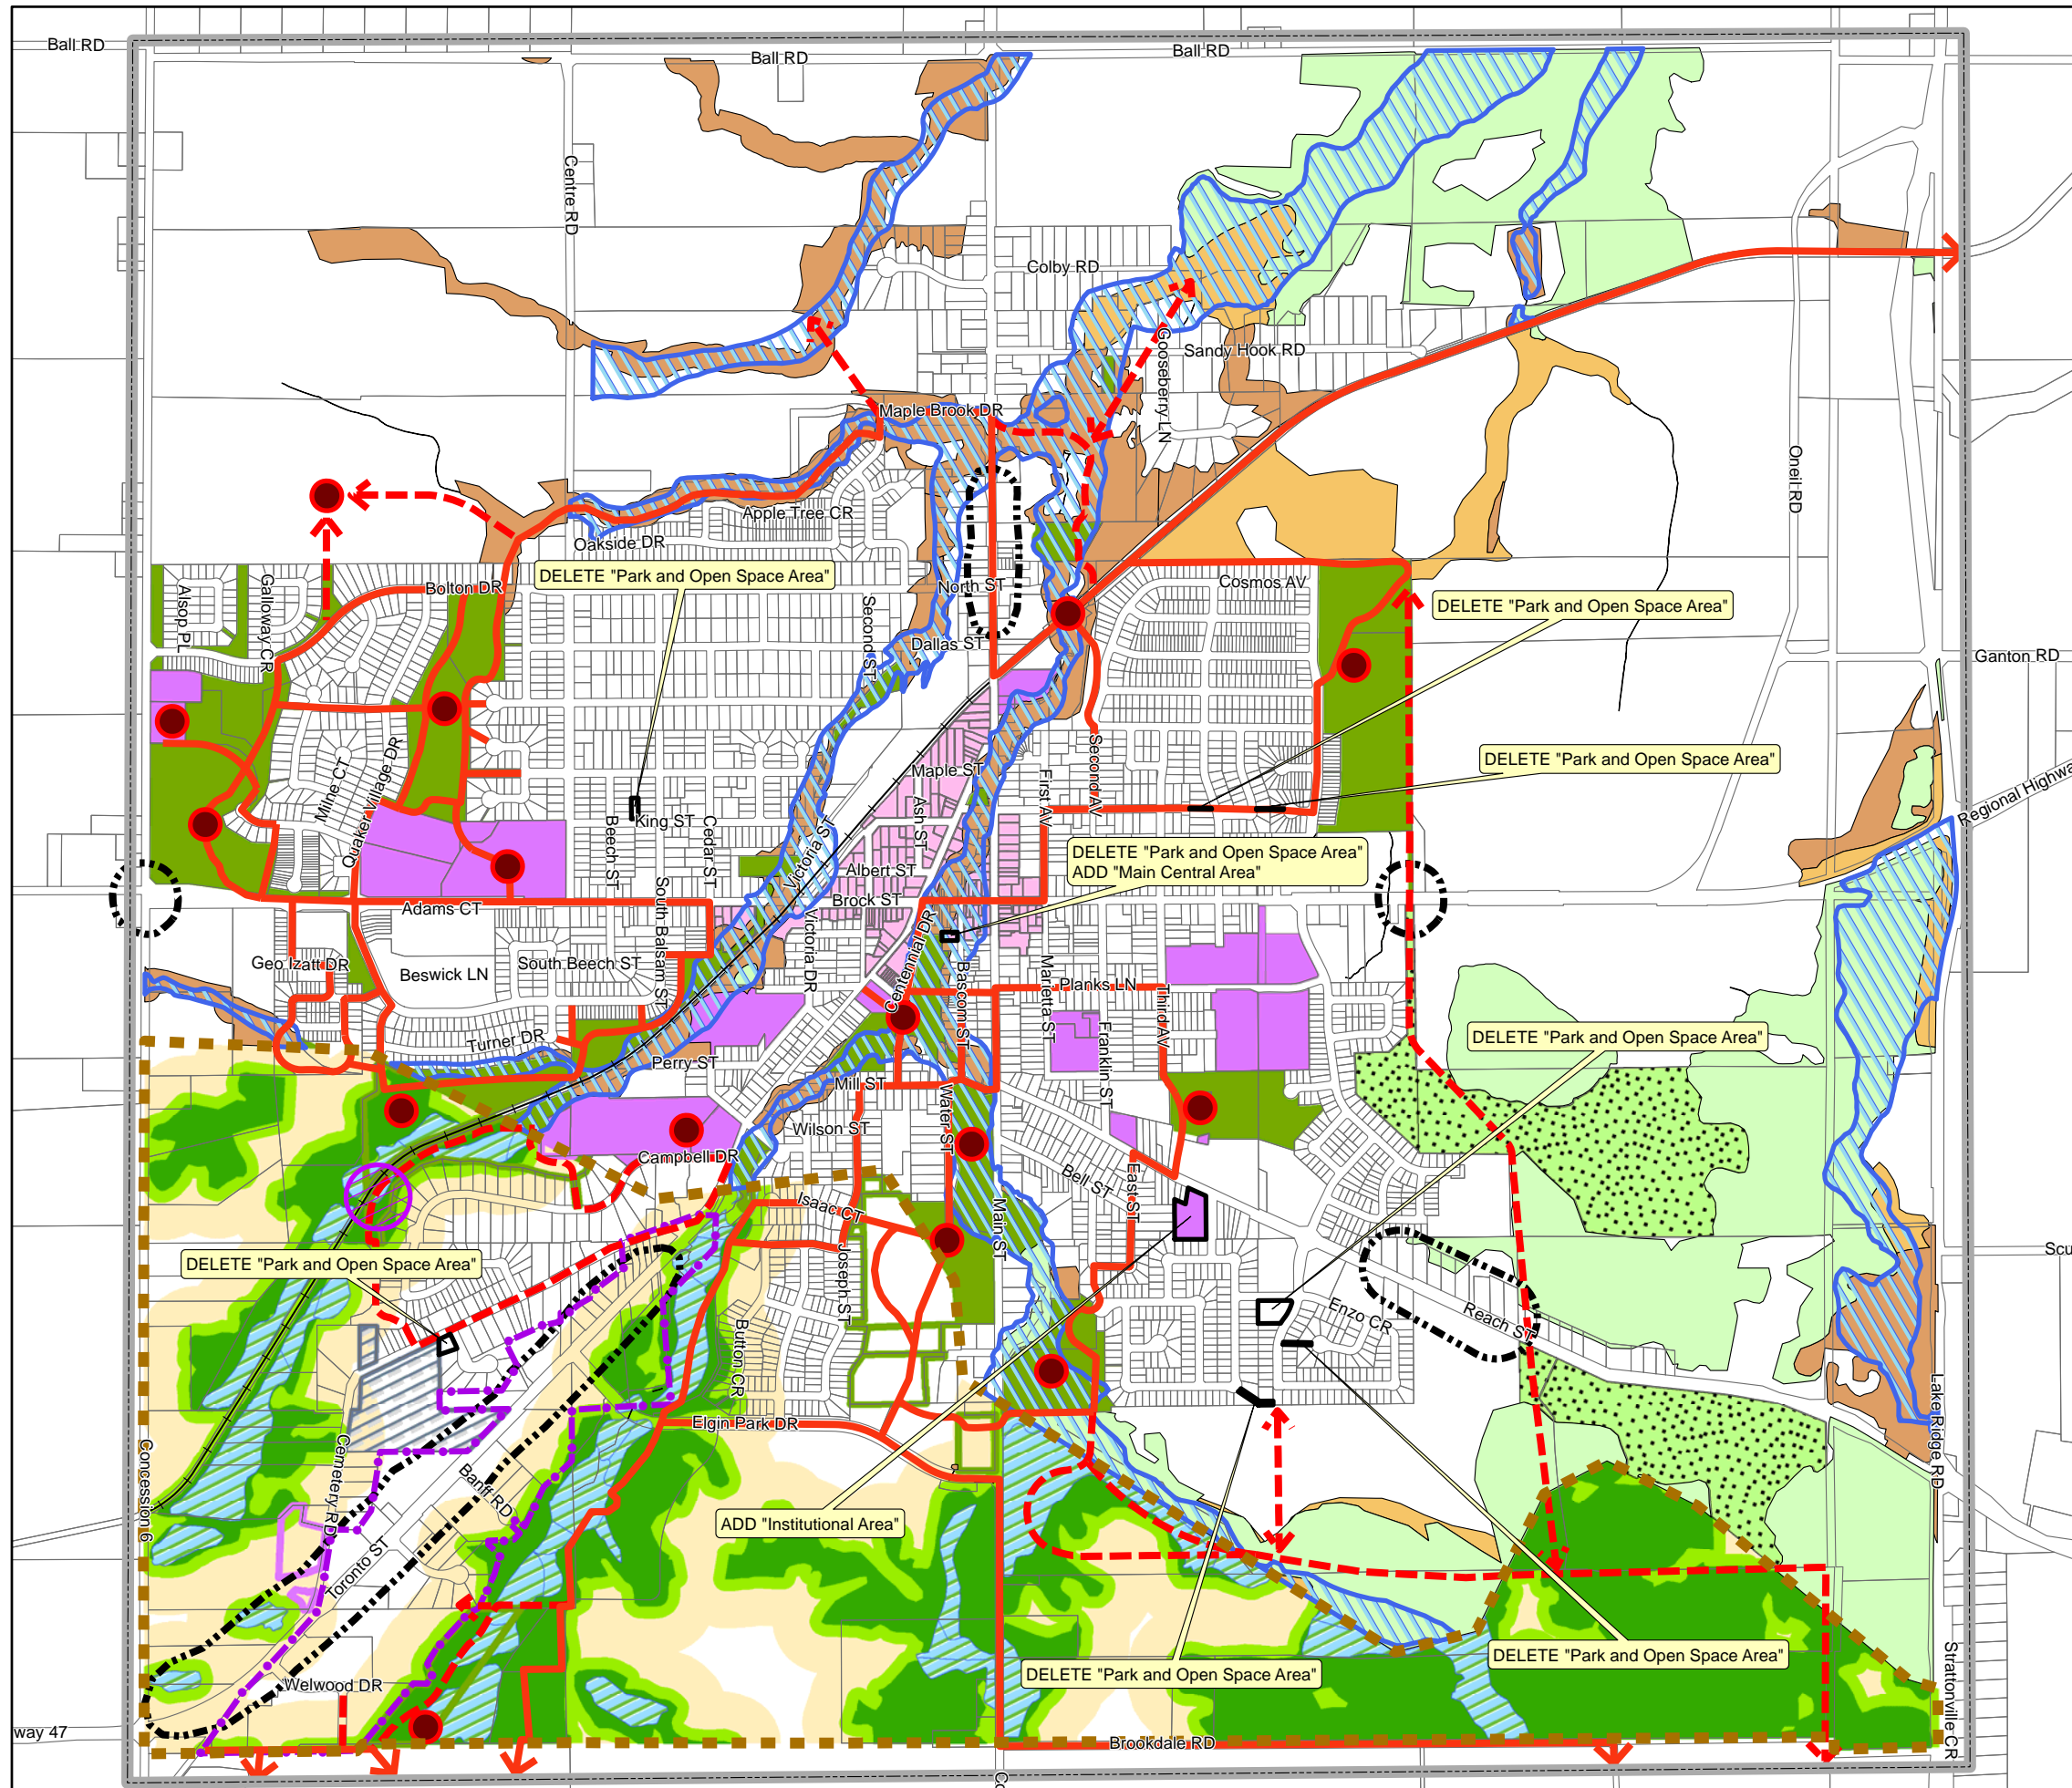

Natural Heritage System  
and Supportive Uses ADD

Uxbridge Urban Area

Official Plan of the Township of Uxbridge

- Secondary Plan Area
- Oak Ridges Moraine Conservation Plan Area Boundary
- Wetlands
- Significant Woodlands
- Minimum Vegetation Protection Zone
- Minimum Area of Influence
- Natural Hazard Area
- Environmental Constraint Area
- Environmental Potential Area 1
- Environmental Potential Area 2
- Potential Pedestrian/Bicycle Railroad Crossing
- Existing Trails
- Proposed Trails
- Open Space Nodes
- Gateway Area
- Private Open Space Area
- Park and Open Space Area
- Cemetery Area
- Institutional Area
- Main Central Area
- Lands Subject to Section 18(6) of the Moraine Plan