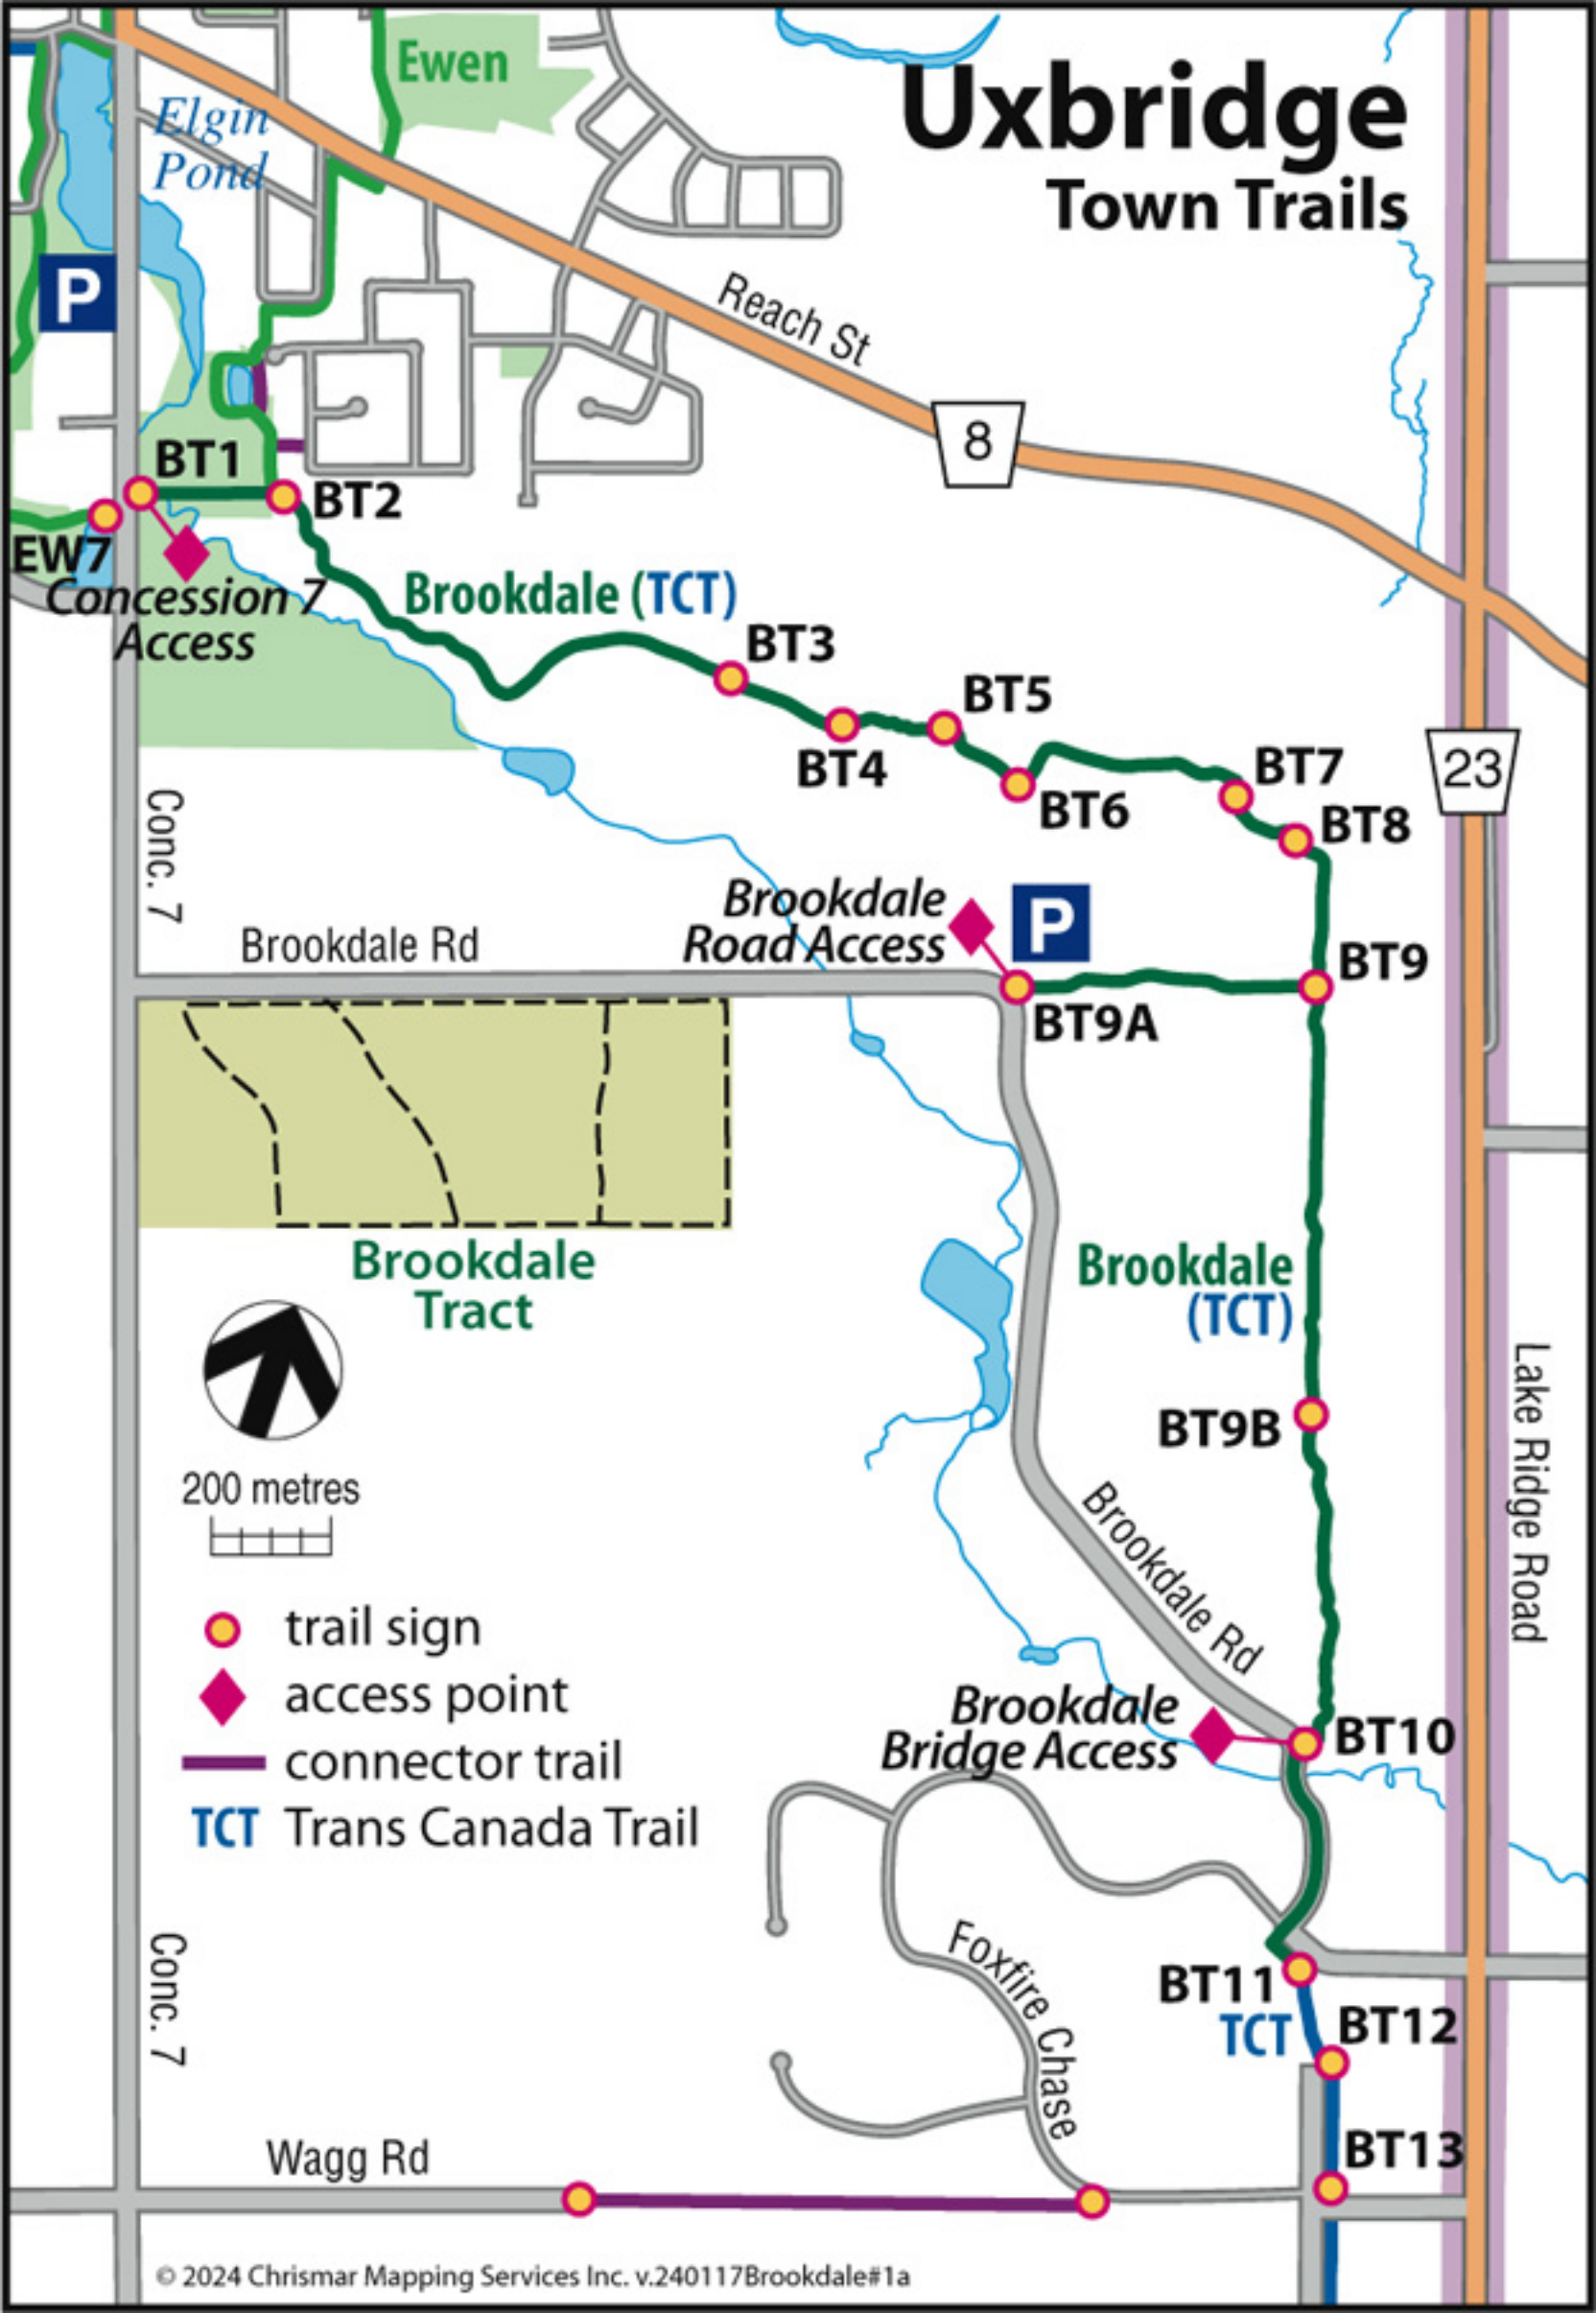

Uxbridge Town Trails

200 metres

trail sign

access point

connector trail

TCT

Trans Canada Trail