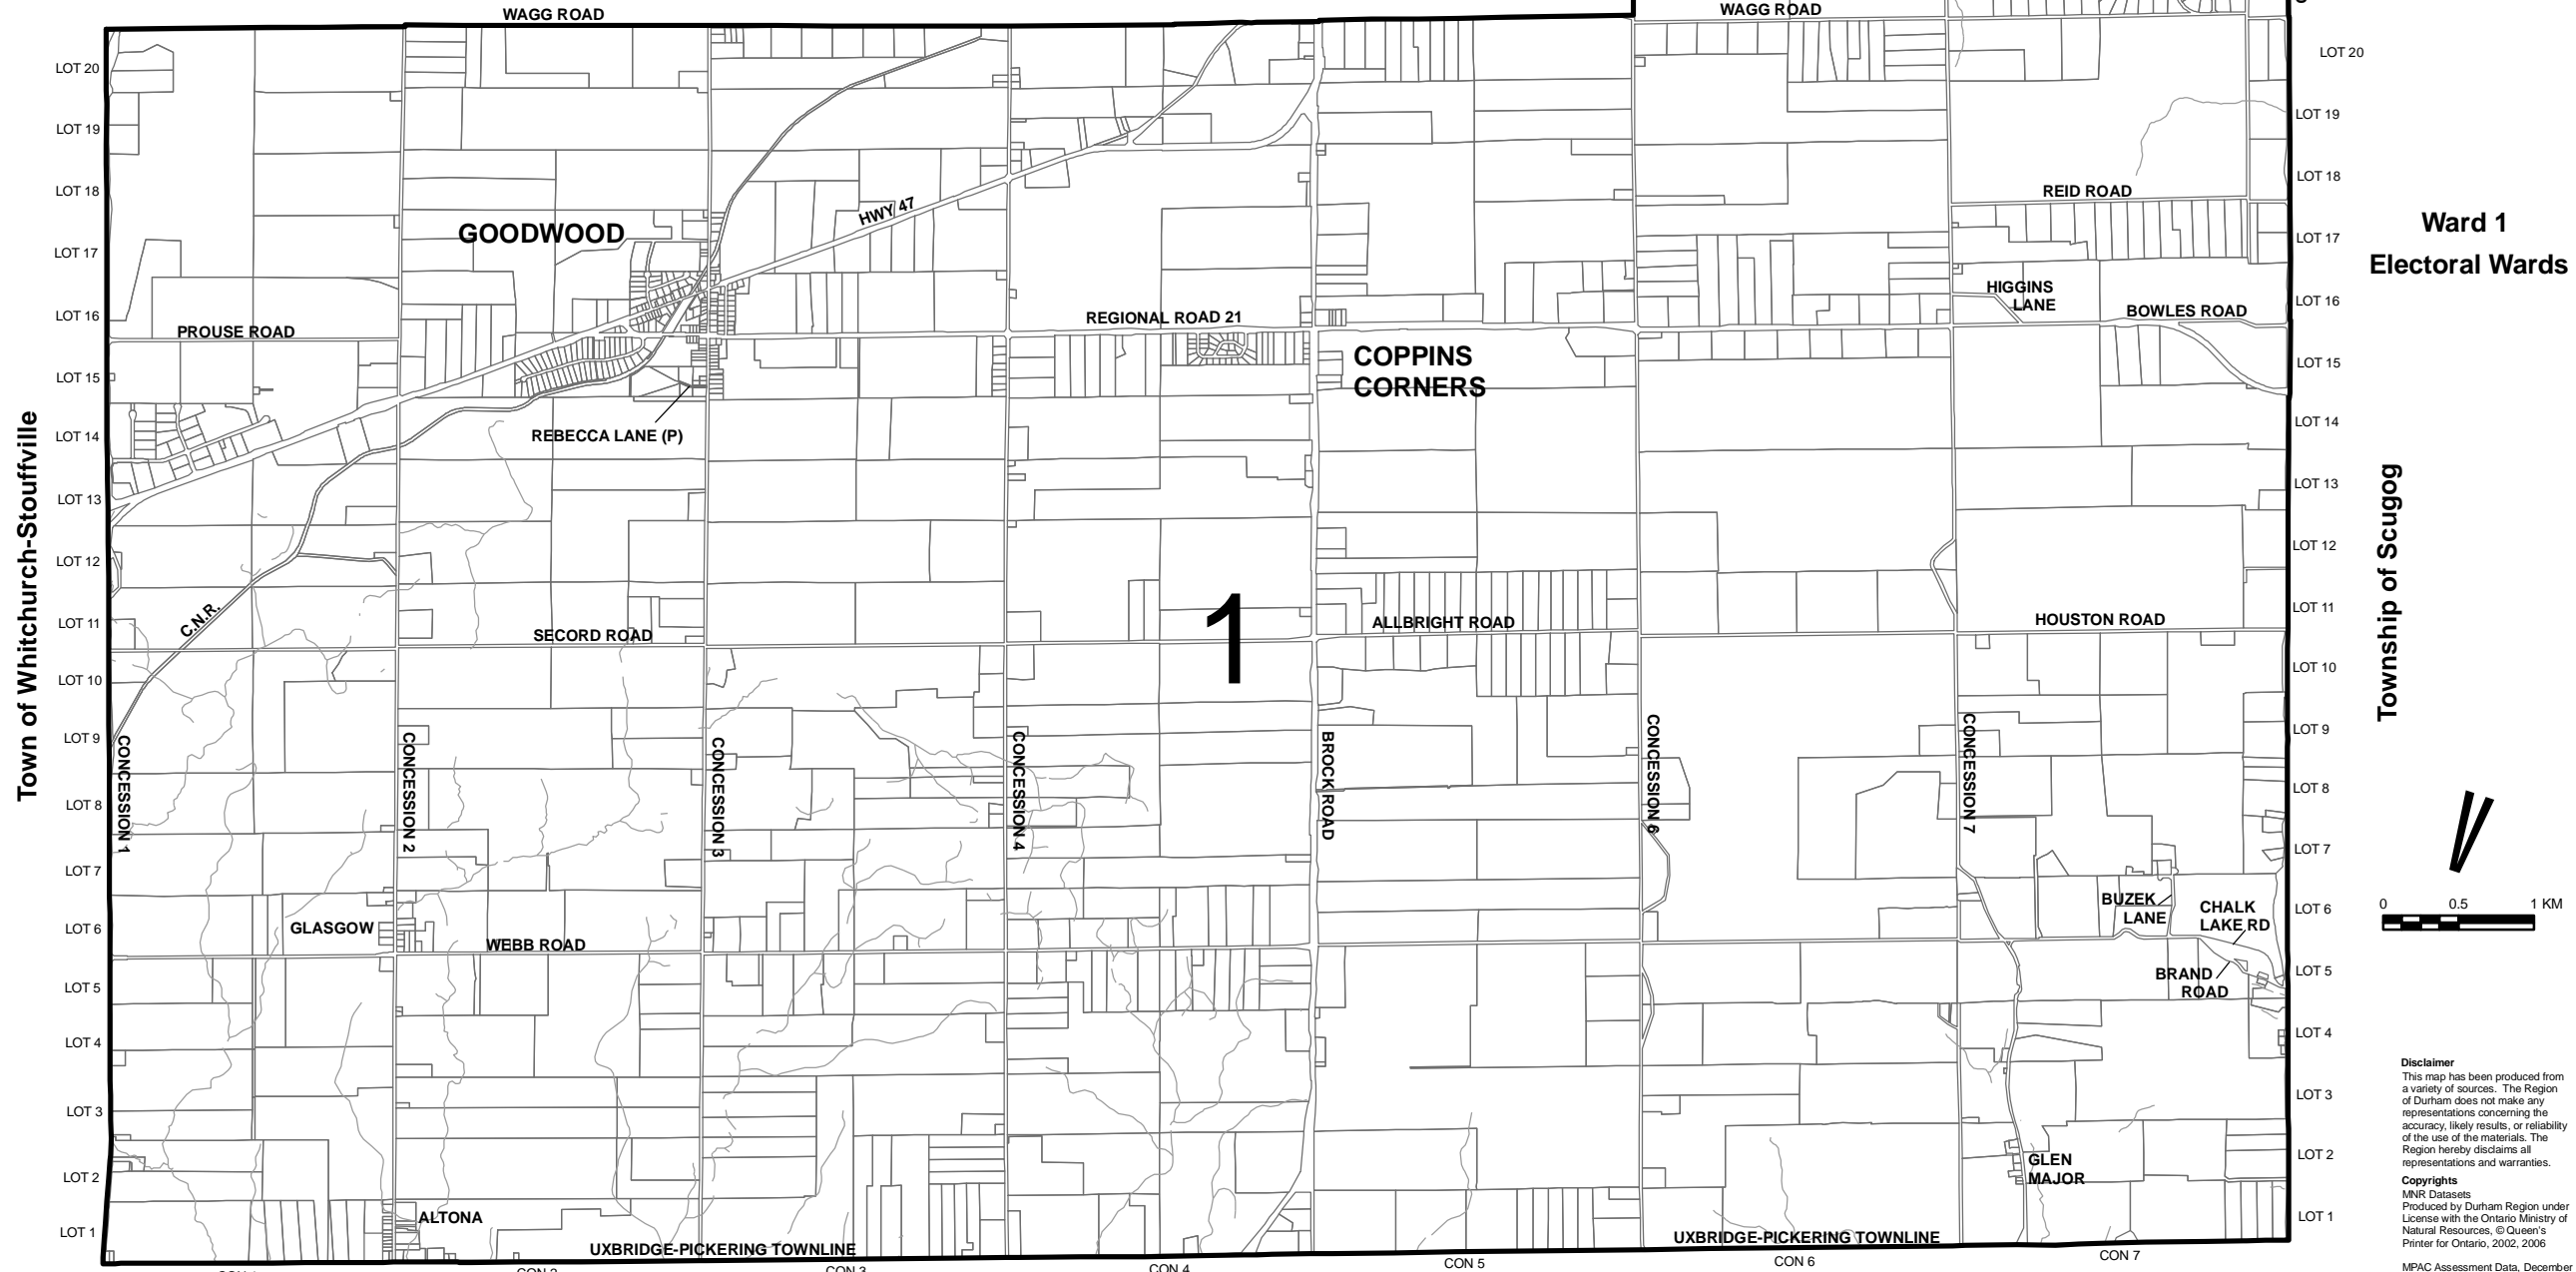

Township of Uxbridge

Ward Description

WARD 1
COMPRISING LOTS 1 TO 20 INCLUSIVE IN CONCESSIONS 1, 2, 3, 4, AND 5 IN THE FORMER TOWNSHIP OF UXBRIDGE AND LOTS 1 TO 23 INCLUSIVE IN CONCESSIONS 6, 7, AND 8 TOGETHER WITH THAT PORTION OF REGISTERED PLAN M-1183 (HERITAGE HILLS ESTATE) IN THE WEST HALF OF LOT 24, IN CONCESSION 6 IN THE FORMER TOWNSHIP OF UXBRIDGE.

Ward 1
Electoral Wards

Township of Scugog